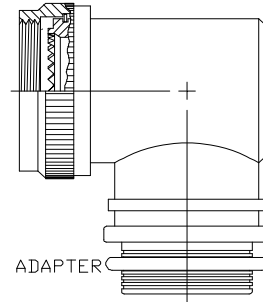

T-FIT ADAPTER AND MOLDED PARTS BOOT KITS

KIT COMPONENTS:

A standard kit shall contain 1 piece each: Adapter, Boot, SolderShield Splice, Atum tubing (Kit description ends in "A" only)

1. ADAPTER (STRAIGHT, 45 OR 95 DEGREE)

STRAIGHT ADAPTER

45° ADAPTER

90° ADAPTER

2. MOLDED PARTS BOOT

3. SolderShield SPLICE

4. ATUM TUBING (KIT DESCRIPTIONS END WITH LETTER "A" ONLY)

		TITLE: T-FIT Adapter and Molded Parts Boot Kits	
		DOCUMENT NO: T-FIT-2-12X	
TOLERANCES: N/A	ANGLES: N/A		
SCALE: N/A	CAGE CODE: 06090	REVISION: AL	REVISION DATE: January 14, 2015
PREPARED: YUNGUYEN		ECO NO.: ECO-14-019141	
Tyco Electronics reserves the right to amend this drawing at any time. Users should evaluate the suitability of the product for their application.			