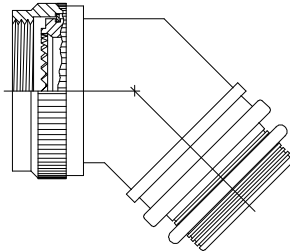

T-FIT ADAPTER AND MOLDED PARTS BOOT KITS

KIT COMPONENTS:

A standard kit shall contain 1 piece each: Adapter, Boot, SolderShield Splice, Atum tubing (Kit description ends in "A" only)

1. ADAPTER (STRAIGHT, 45 OR 95 DEGREE)

STRAIGHT ADAPTER

45° ADAPTER

90° ADAPTER

2. MOLDED PARTS BOOT

3. SolderShield SPLICE

4. ATUM TUBING (KIT DESCRIPTIONS END WITH LETTER "A" ONLY)

		TITLE: T-FIT Adapter and Molded Parts Boot Kits	
		DOCUMENT NO: T-FIT-2-12X	
TOLERANCES: N/A	ANGLES: N/A		
SCALE: N/A	CAGE CODE: 06090	REVISION: AL	REVISION DATE: January 14, 2015
PREPARED: YUNGUYEN		ECO NO.: ECO-14-019141	
Tyco Electronics reserves the right to amend this drawing at any time. Users should evaluate the suitability of the product for their application.			